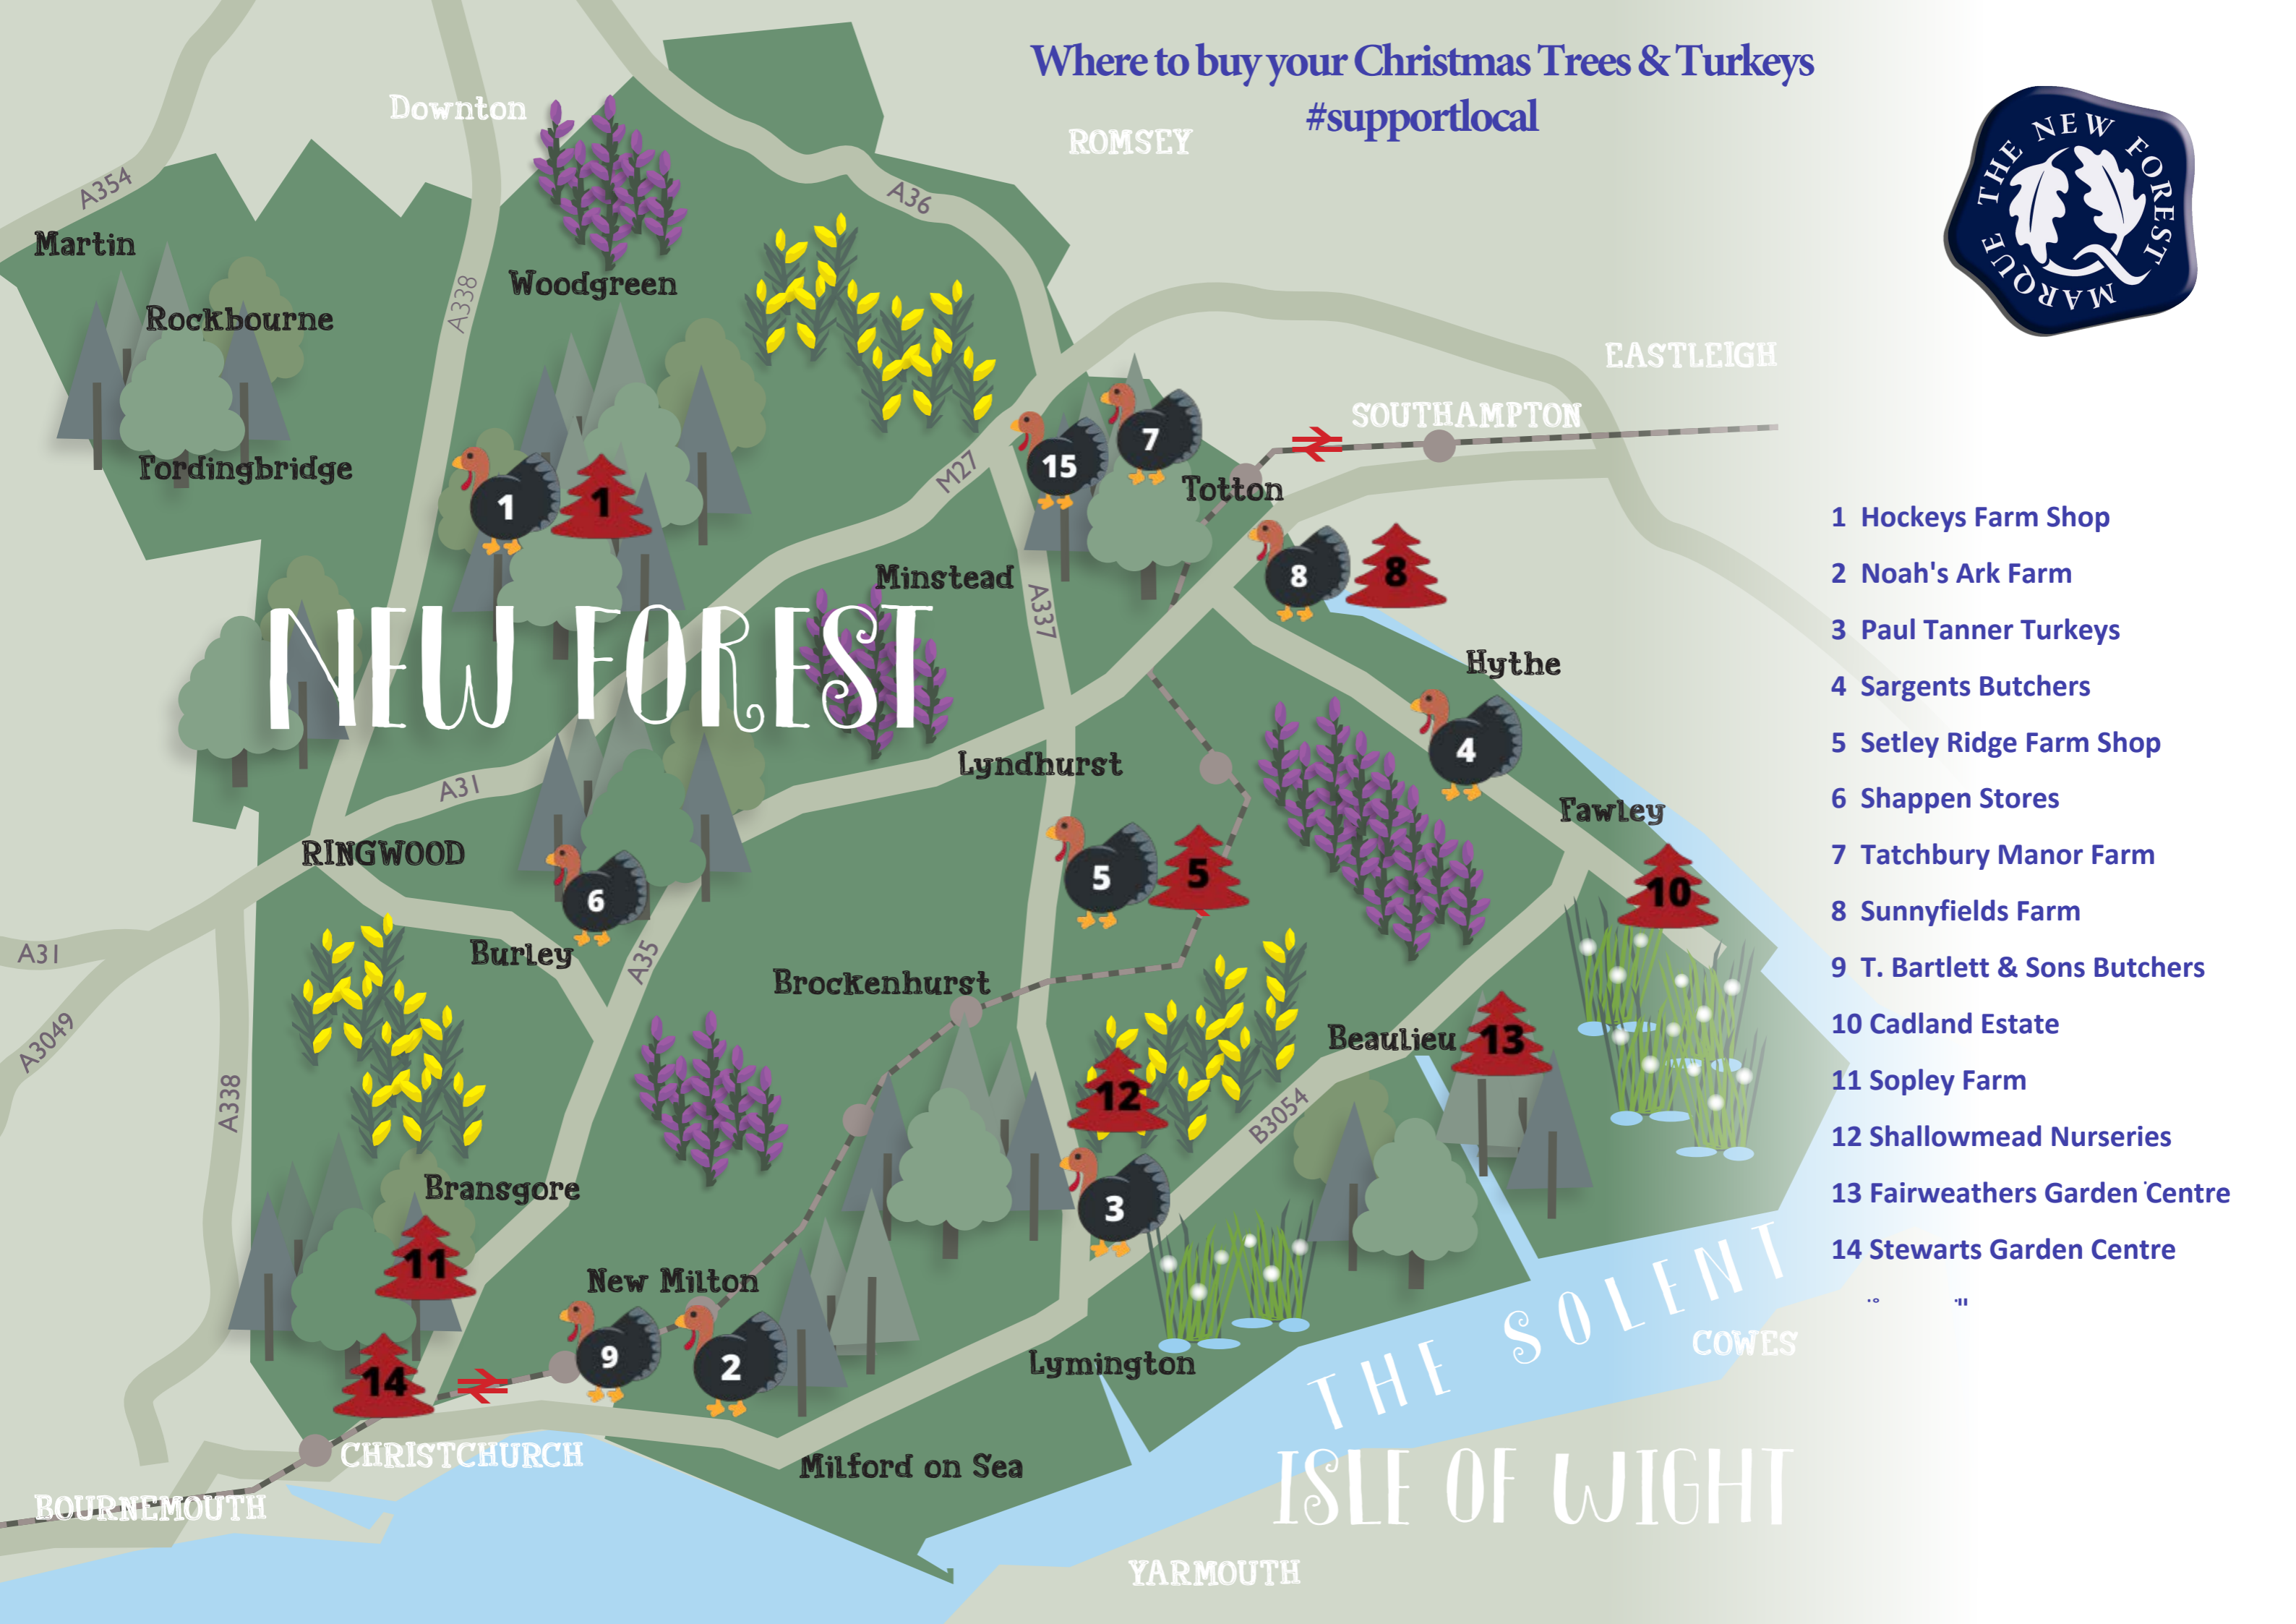

Where to buy your Christmas Trees & Turkeys

#supportlocal

- 1 Hockeys Farm Shop
- 2 Noah's Ark Farm
- 3 Paul Tanner Turkeys
- 4 Sargents Butchers
- 5 Setley Ridge Farm Shop
- 6 Shappen Stores
- 7 Tatchbury Manor Farm
- 8 Sunnyfields Farm
- 9 T. Bartlett & Sons Butchers
- 10 Cadland Estate
- 11 Sopley Farm
- 12 Shallowmead Nurseries
- 13 Fairweathers Garden Centre
- 14 Stewarts Garden Centre